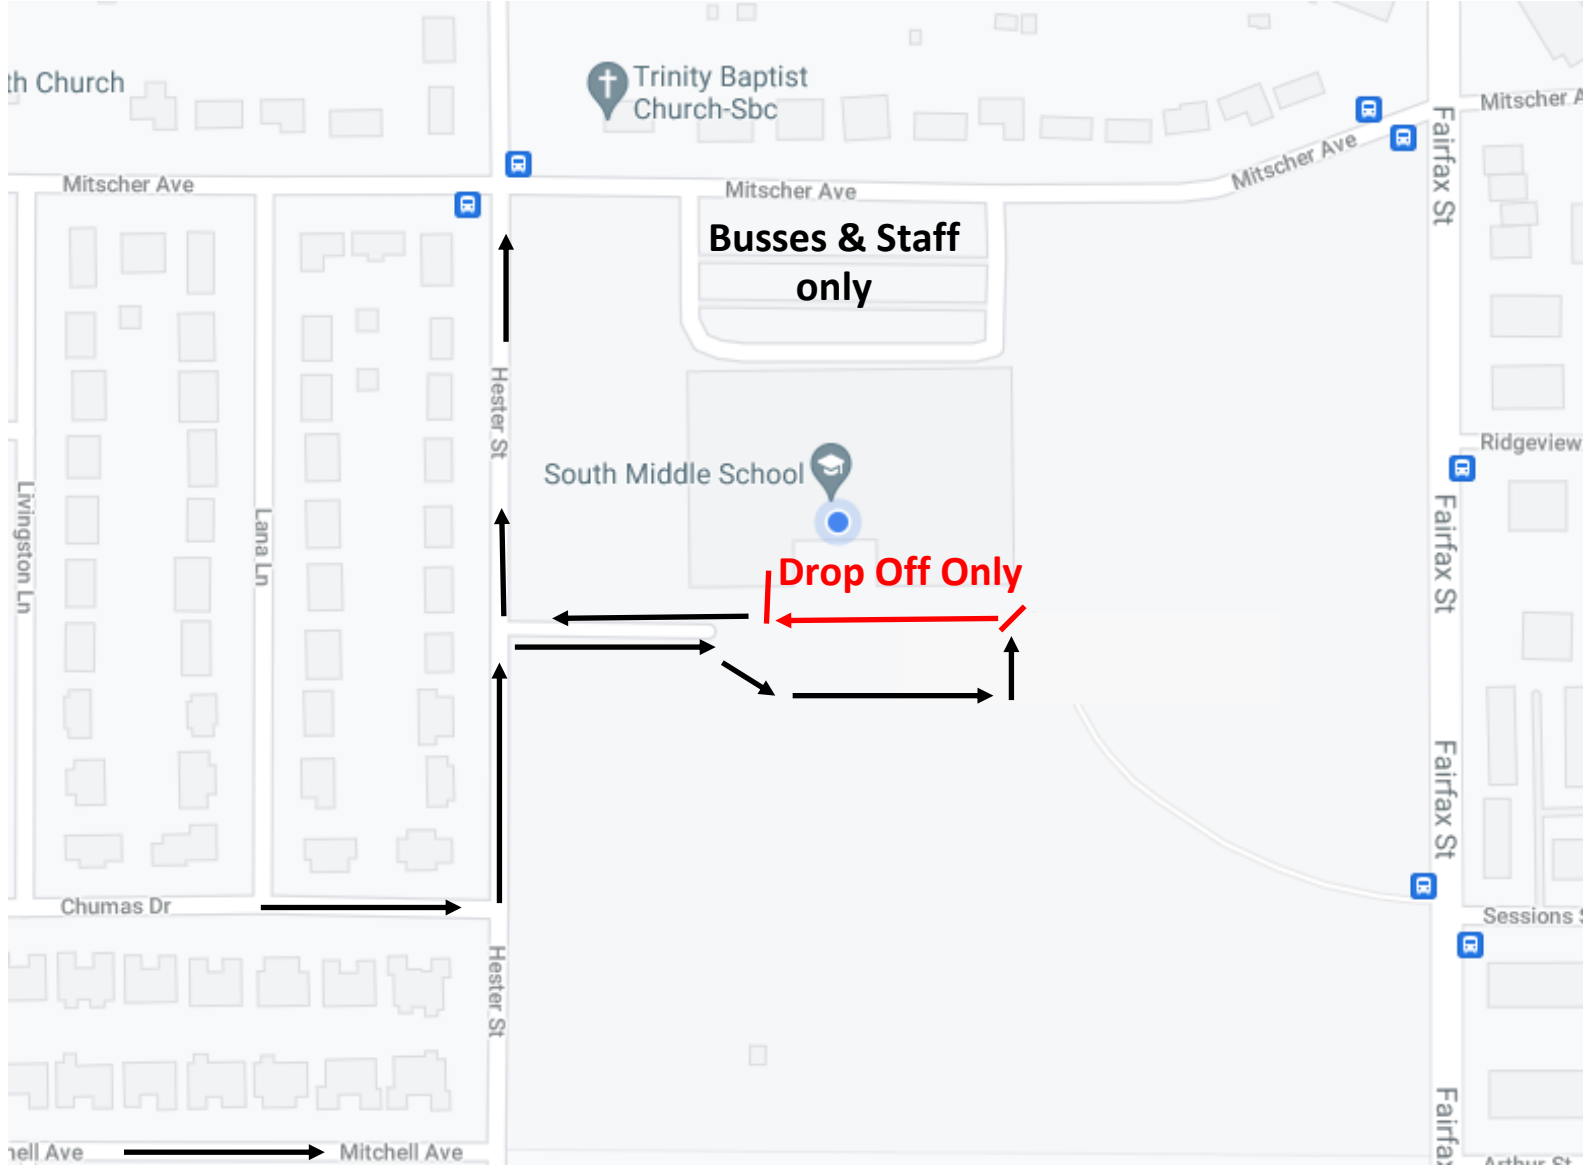

**Buses & Staff
only**

Drop Off Only

South Middle School

Trinity Baptist
Church-Sbc

th Church

Mitscher Ave

Mitscher Ave

Mitscher Ave

Fairfax St

Mitscher A

Livingston Ln

Lana Ln

Hester St

Ridgeview

Fairfax St

Fairfax St

Fairfax St

Sessions :

Fairfax

Arthur St

Chumas Dr

Hester St

ell Ave

Mitchell Ave