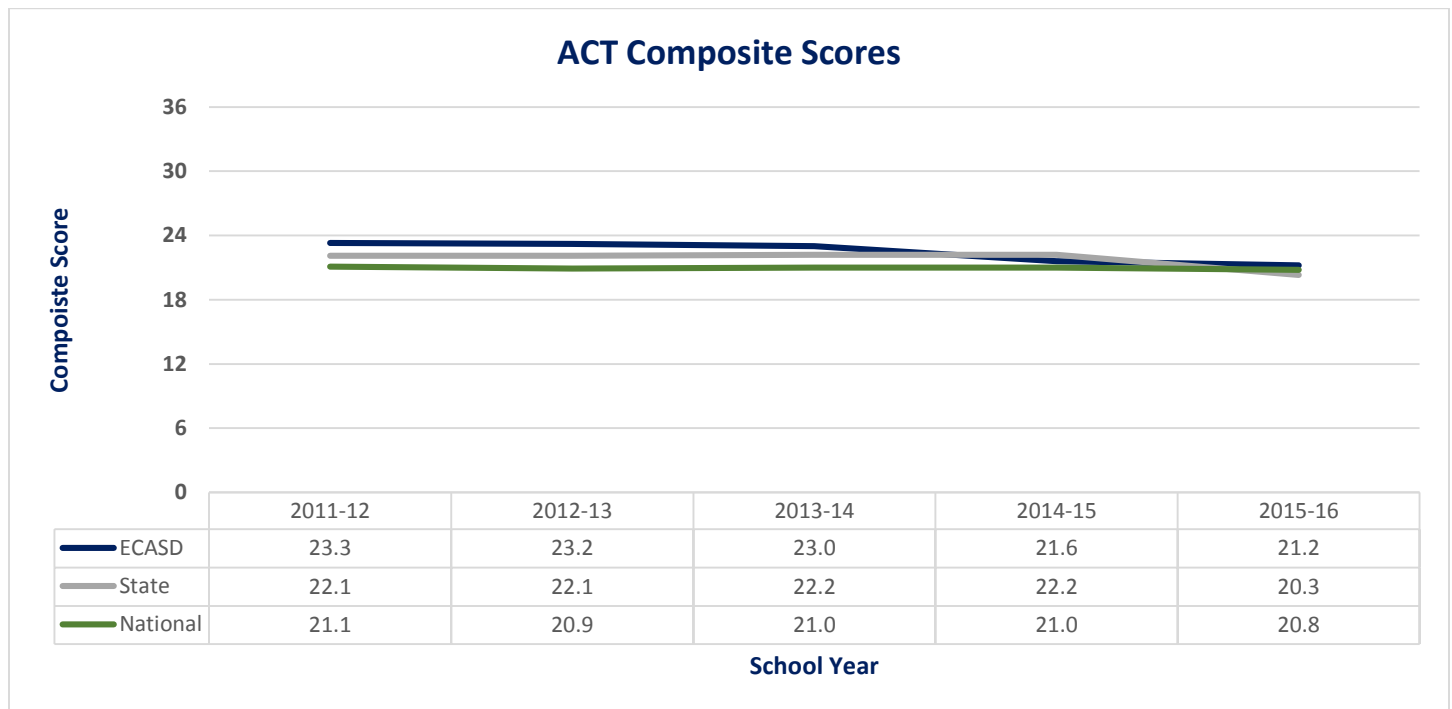

ACT

ACT Results – Composite Score

School District	2015-16	Rank
ECASD	21.2	
State	20.3	
11 Districts with UW Schools	20.1	3
10 Largest Wisconsin Schools	19.4	3

10 Largest Wisconsin Schools: Appleton, Eau Claire, Green Bay, Janesville, Kenosha, Madison, Milwaukee, Racine, Sheboygan, Waukesha

11 Districts with UW Schools: Eau Claire, Green Bay, La Crosse, Madison, Menomonie, Milwaukee, Oshkosh, River Falls, Stevens Point, Superior, Whitewater