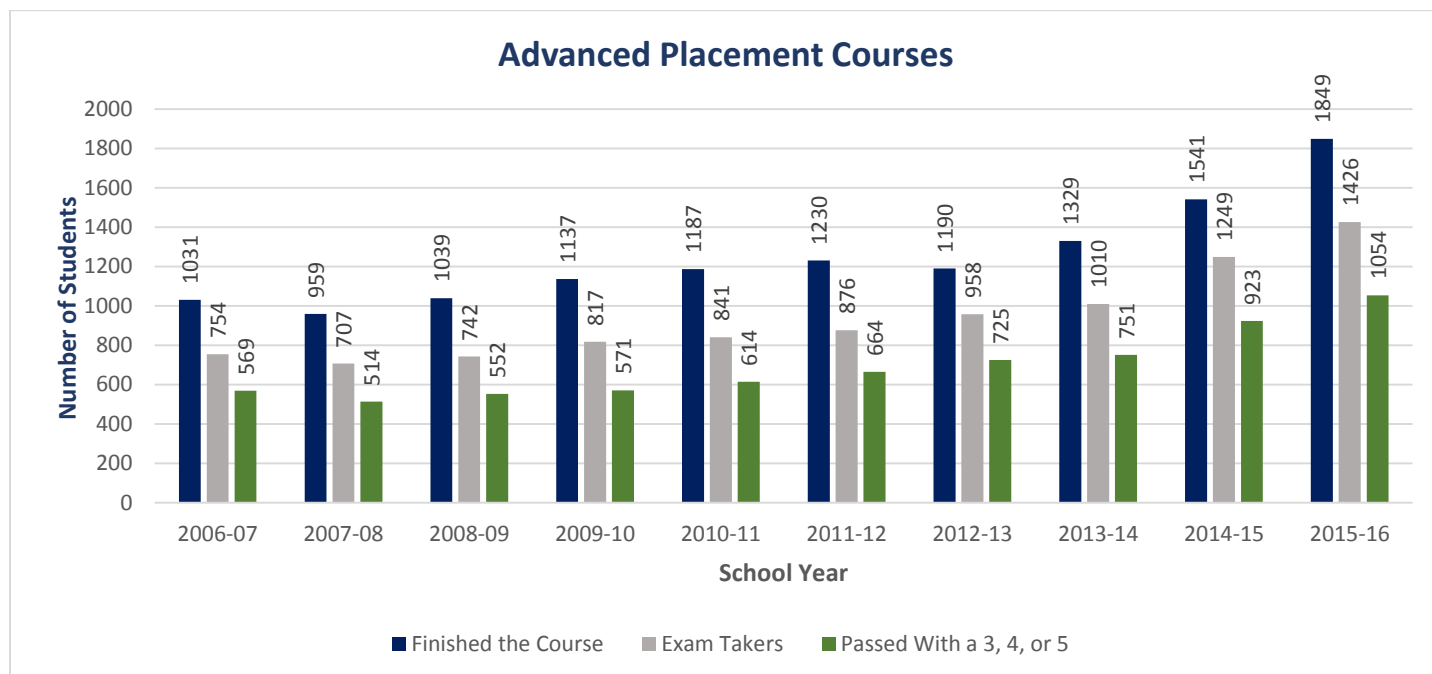

Advanced Placement (AP) Results

Advanced Placement (AP) Results – Percentage Receiving a 3, 4, or 5

School District	2015-16	Rank
ECASD	73.9%	
State	65.6%	
11 Districts with UW Schools	65.9%	4
10 Largest Wisconsin Schools	58.0%	2

10 Largest Wisconsin Schools: Appleton, Eau Claire, Green Bay, Janesville, Kenosha, Madison, Milwaukee, Racine, Sheboygan, Waukesha

11 Districts with UW Schools: Eau Claire, Green Bay, La Crosse, Madison, Menomonie, Milwaukee, Oshkosh, River Falls, Stevens Point, Superior, Whitewater