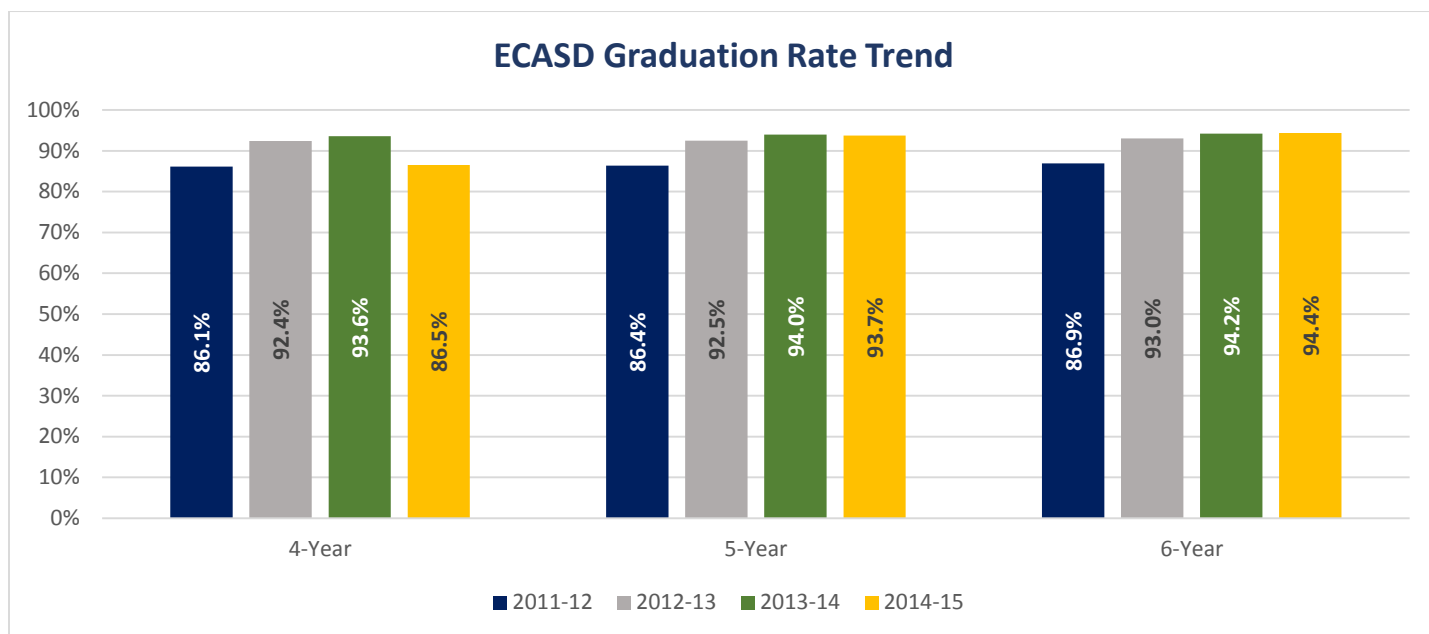

Graduation Rates

Graduation Rates 2014-15

School District	4-Year	Rank	5-Year	Rank	6-Year	Rank
ECASD	86.5%		93.7%		94.4%	
State	88.4%		91.6%		92.1%	
11 Districts with UW Schools	86.1%	8	90.5%	6	90.9%	5
10 Largest Wisconsin Schools	81.8%	4	86.6%	2	87.6%	1

10 Largest Wisconsin Schools: Appleton, Eau Claire, Green Bay, Janesville, Kenosha, Madison, Milwaukee, Racine, Sheboygan, Waukesha

11 Districts with UW Schools: Eau Claire, Green Bay, La Crosse, Madison, Menomonie, Milwaukee, Oshkosh, River Falls, Stevens Point, Superior, Whitewater