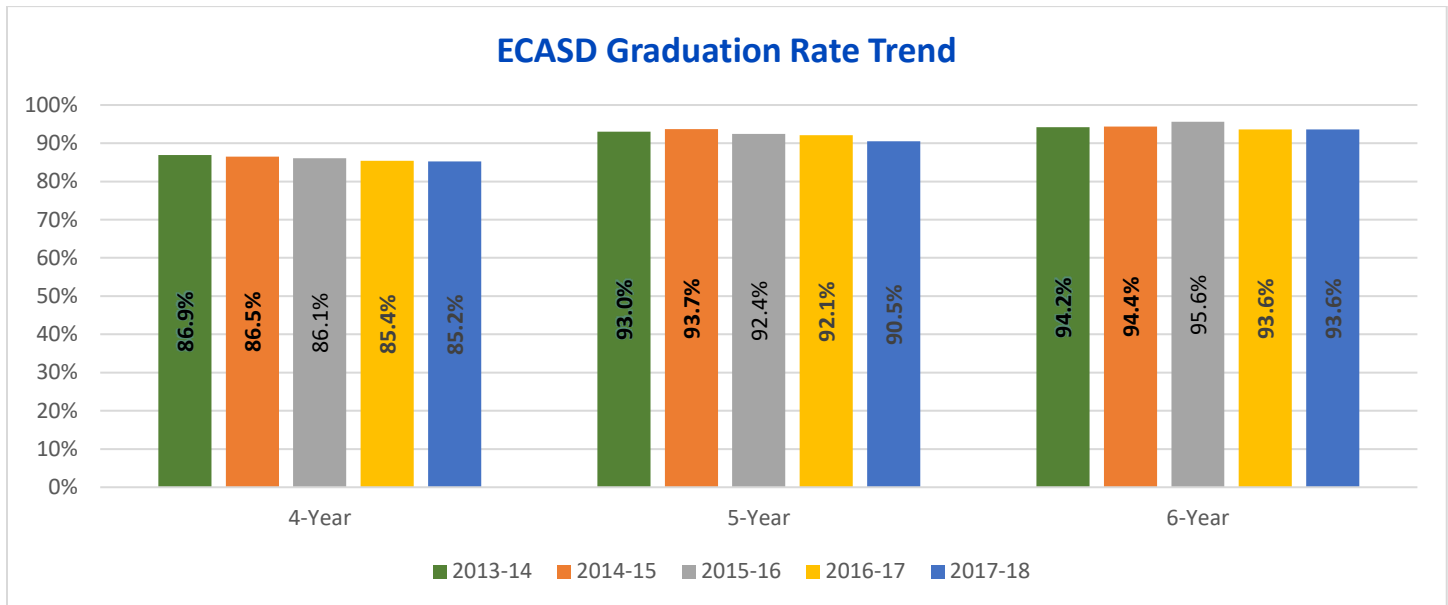

Graduation Rates

2018-19* Data Not Released on WISEdash Public Yet

Graduation Rates 2017-18

School District	4-Year	Rank	5-Year	Rank	6-Year	Rank
ECASD	85.2%		90.5%		93.6%	
State	89.6%		91.5%		90.6%	
11 Districts with UW Schools	86.4%	9	89.6%	7	90.3%	6
10 Largest Wisconsin Schools	83.5%	7	86.7%	4	86.2%	1

10 Largest Wisconsin Schools: Appleton, Eau Claire, Green Bay, Janesville, Kenosha, Madison, Milwaukee, Racine, Sheboygan, Waukesha

11 Districts with UW Schools: Eau Claire, Green Bay, La Crosse, Madison, Menomonie, Milwaukee, Oshkosh, River Falls, Stevens Point, Superior, Whitewater