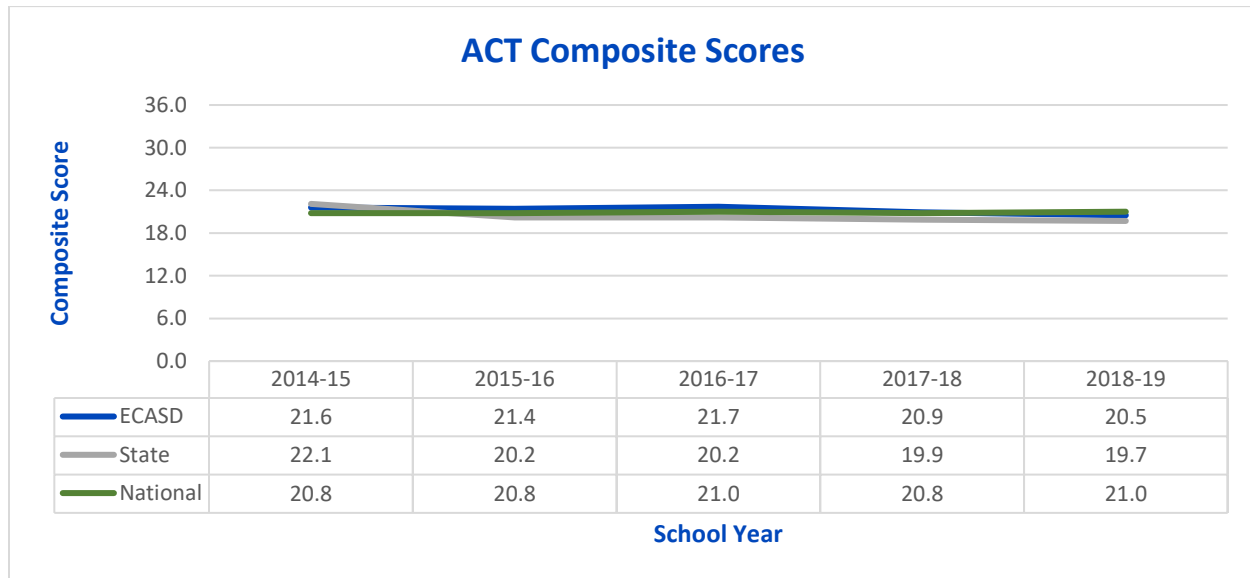

ACT

ACT Results – Composite Score

School District	2018-19	Rank
ECASD	20.5	
State	19.7	
11 Districts with UW Schools	19.3	Tied for 2nd
10 Largest Wisconsin Schools	18.6	Tied for 1st

10 Largest Wisconsin Schools: Appleton, Eau Claire, Green Bay, Janesville, Kenosha, Madison, Milwaukee, Racine, Sheboygan, Waukesha

11 Districts with UW Schools: Eau Claire, Green Bay, La Crosse, Madison, Menomonie, Milwaukee, Oshkosh, River Falls, Stevens Point, Superior, Whitewater