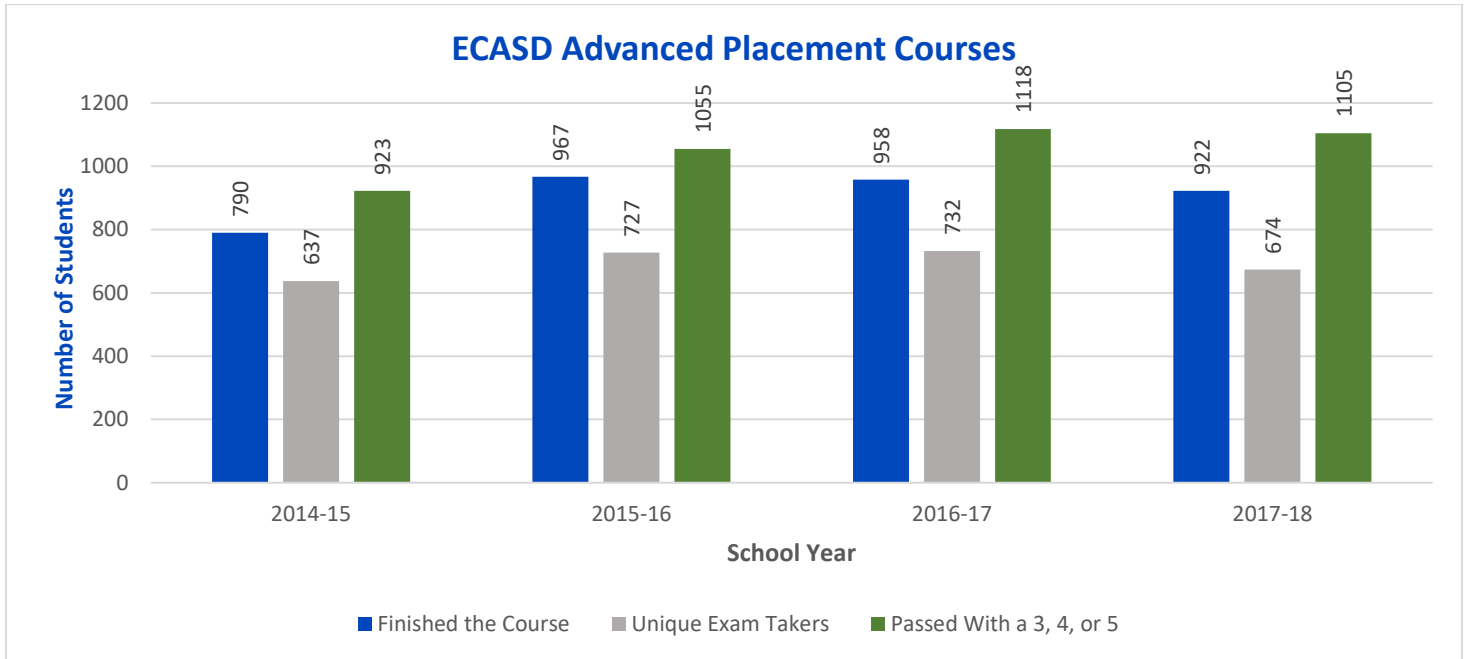

# Advanced Placement (AP) Results

2018-19\* Data Not Released on WISEdash Public Yet