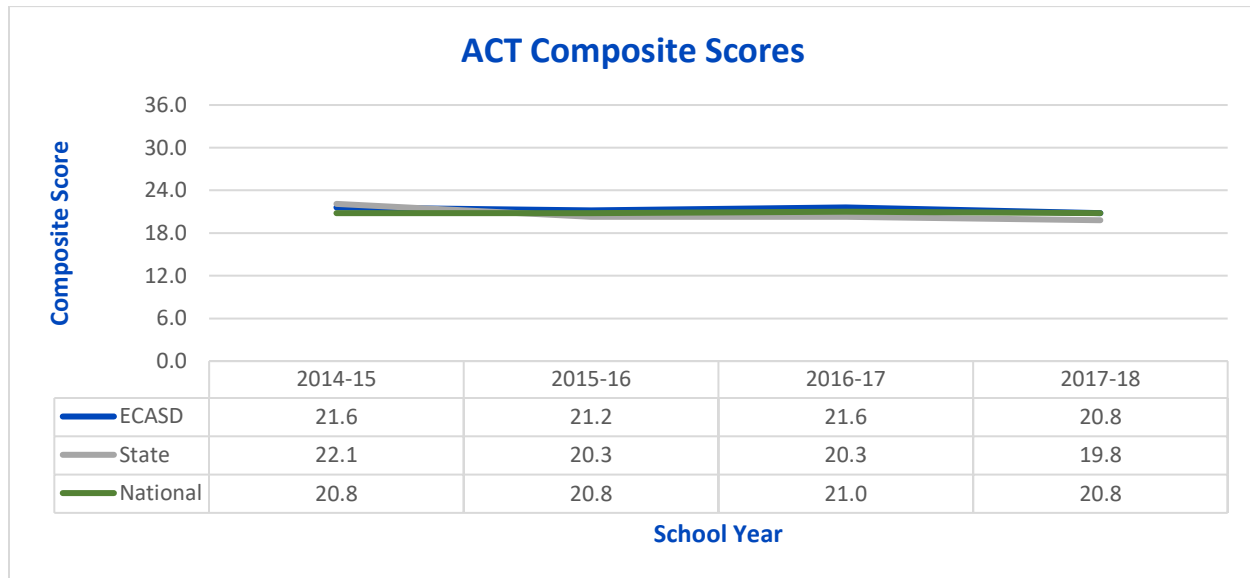

ACT

ACT Results – Composite Score

School District	2017-18	Rank
ECASD	20.8	
State	19.8	
11 Districts with UW Schools	19.5	3
10 Largest Wisconsin Schools	18.9	2

10 Largest Wisconsin Schools: Appleton, Eau Claire, Green Bay, Janesville, Kenosha, Madison, Milwaukee, Racine, Sheboygan, Waukesha

11 Districts with UW Schools: Eau Claire, Green Bay, La Crosse, Madison, Menomonie, Milwaukee, Oshkosh, River Falls, Stevens Point, Superior, Whitewater