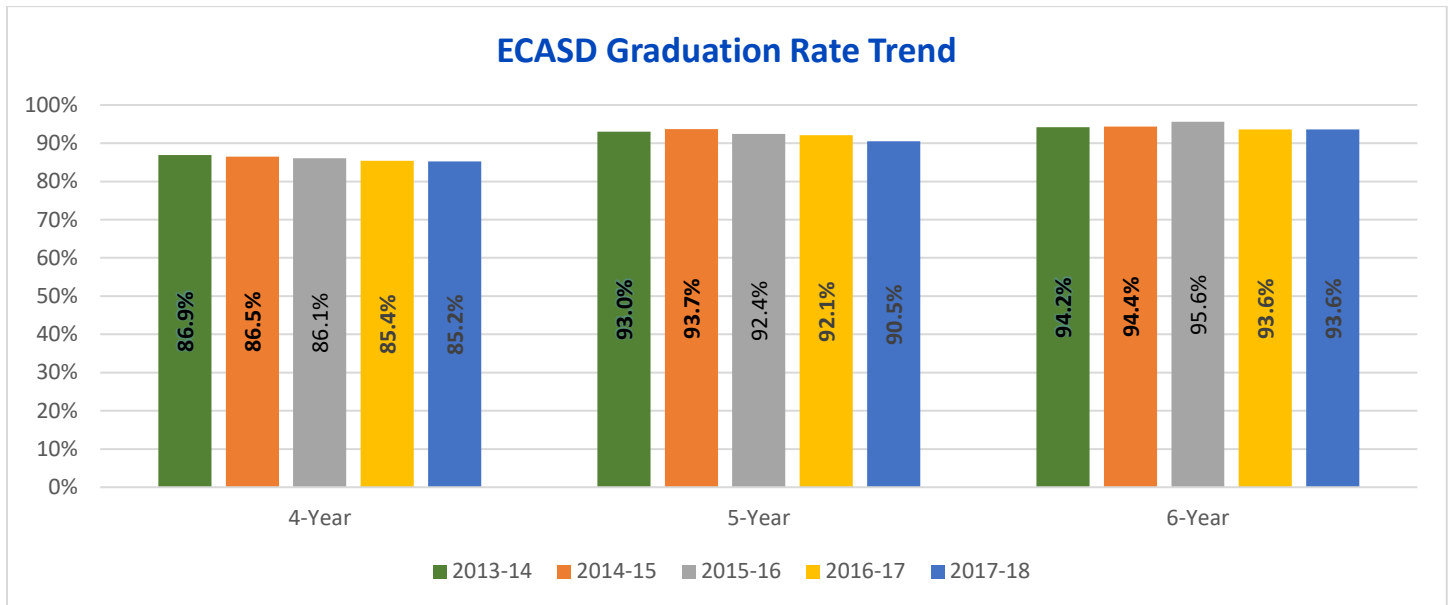

Graduation Rates

Graduation Rates 2017-18

School District	4-Year	Rank	5-Year	Rank	6-Year	Rank
ECASD	85.2%		90.5%		93.6%	
State	89.6%		91.5%		90.6%	
11 Districts with UW Schools	86.4%	9	89.6%	7	90.3%	6
10 Largest Wisconsin Schools	83.5%	7	86.7%	4	86.2%	1

10 Largest Wisconsin Schools: Appleton, Eau Claire, Green Bay, Janesville, Kenosha, Madison, Milwaukee, Racine, Sheboygan, Waukesha

11 Districts with UW Schools: Eau Claire, Green Bay, La Crosse, Madison, Menomonie, Milwaukee, Oshkosh, River Falls, Stevens Point, Superior, Whitewater