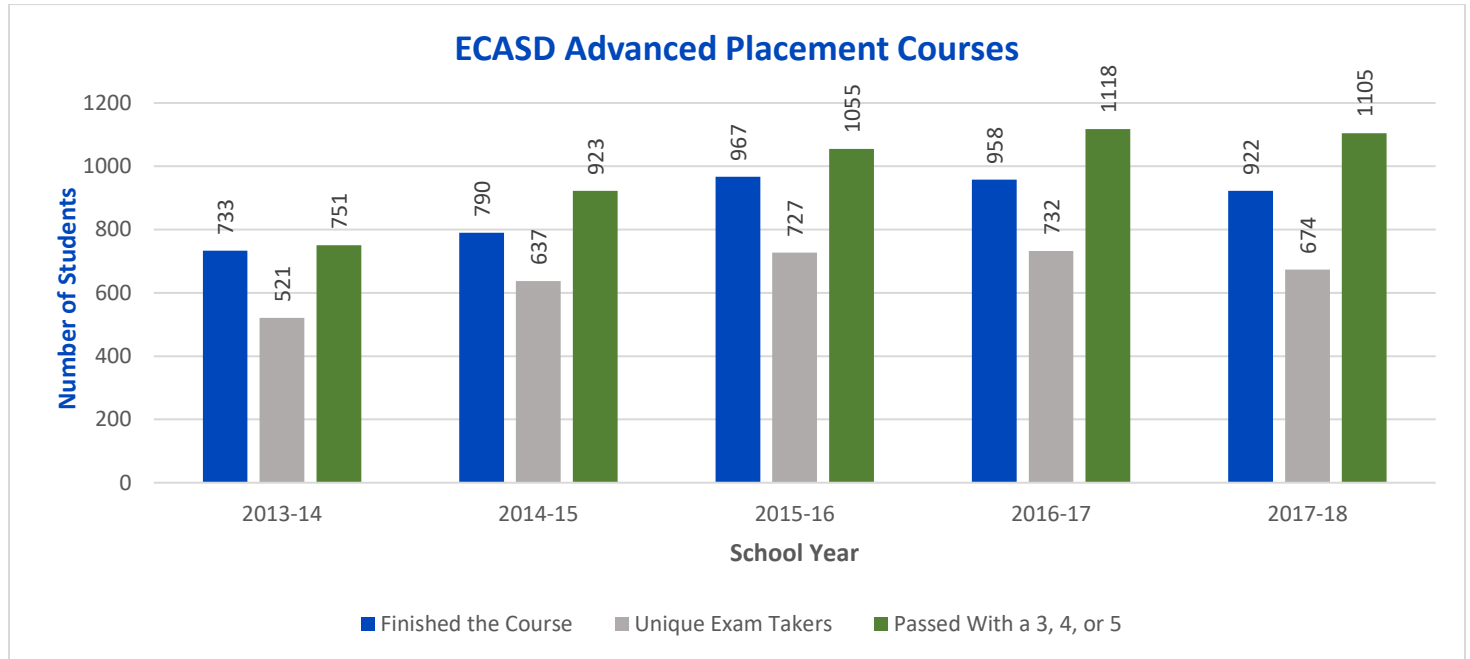

Advanced Placement (AP) Results

Advanced Placement (AP) Results – Percentage Receiving a 3, 4, or 5

School District	2017-18	Rank
ECASD	77.9%	
State	66.5%	
11 Districts with UW Schools	63.5%	1
10 Largest Wisconsin Schools	59.7%	1

10 Largest Wisconsin Schools: Appleton, Eau Claire, Green Bay, Janesville, Kenosha, Madison, Milwaukee, Racine, Sheboygan, Waukesha

11 Districts with UW Schools: Eau Claire, Green Bay, La Crosse, Madison, Menomonie, Milwaukee, Oshkosh, River Falls, Stevens Point, Superior, Whitewater