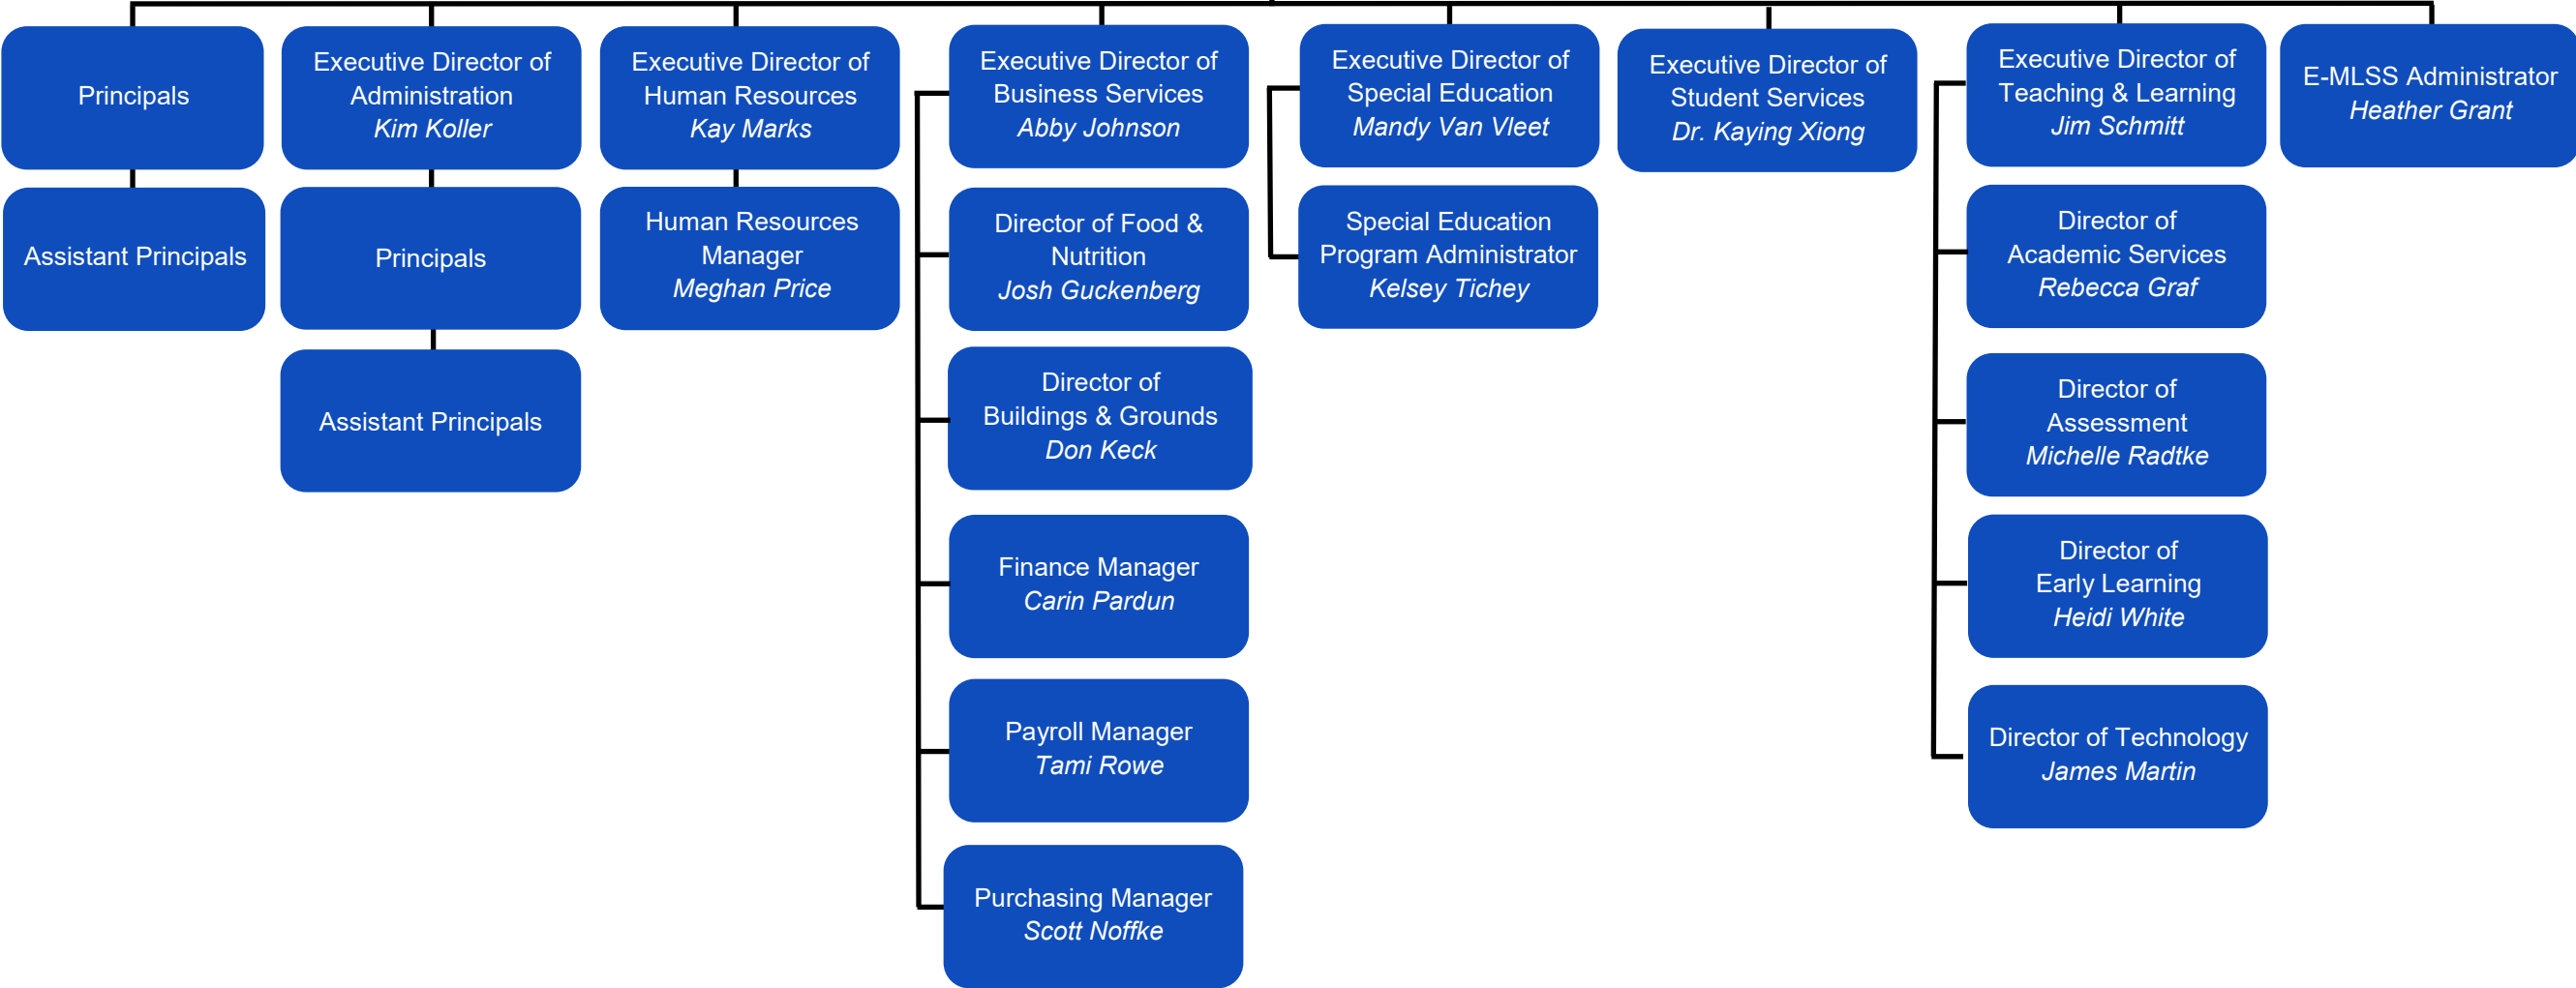

Eau Claire Area School District
Organizational Chart
2020-2021

Superintendent
Michael Johnson

Where knowledge and inspiration meet to create the future!

School	Principal	Assistant Principal(s)	Teacher on Special
Prairie Ridge	Heidi White		
Chippewa Valley Montessori	Pamela Hermodson		
Flynn	Sarah Fisher		True Vang
Lakeshore	Colleen Miner		
Locust Lane	Dr. Joe Eisenhuth		Khoua Vang
Longfellow	Sarah Fisher		True Vang
Manz	Adam Keeton		
Meadowview	Kit Schiefelbein		
Northwoods	Luke Stordahl		
Putnam Heights	Diana Lesneski		
Robbins	Jake Donze		
Roosevelt	Ben Dallman		
Sam Davey	Dr. Joe Eisenhuth		Khoua Vang
Sherman	Joel Dimock		
DeLong	Michele Wiberg	Lars Long	Taylor Semingson
Northstar	Tim Skutley		Scott DeRusha
South	Trevor Kohlhepp	Eric Gonyea	Crystal Ruzicka
McKinley	Pete Riley		
Eau Claire Virtual School	Ben Dallman		
Memorial	Dave Oldenberg	Travis Hedtke, Laura Nicolet, Kevin Thompson	
North	Kurt Madsen	Luke Barth, Mike Pernsteiner, Andrew Thiel	
Elementary Virtual Learning	Laura Schlichting		
Secondary Virtual Learning	Travis Hedtke		