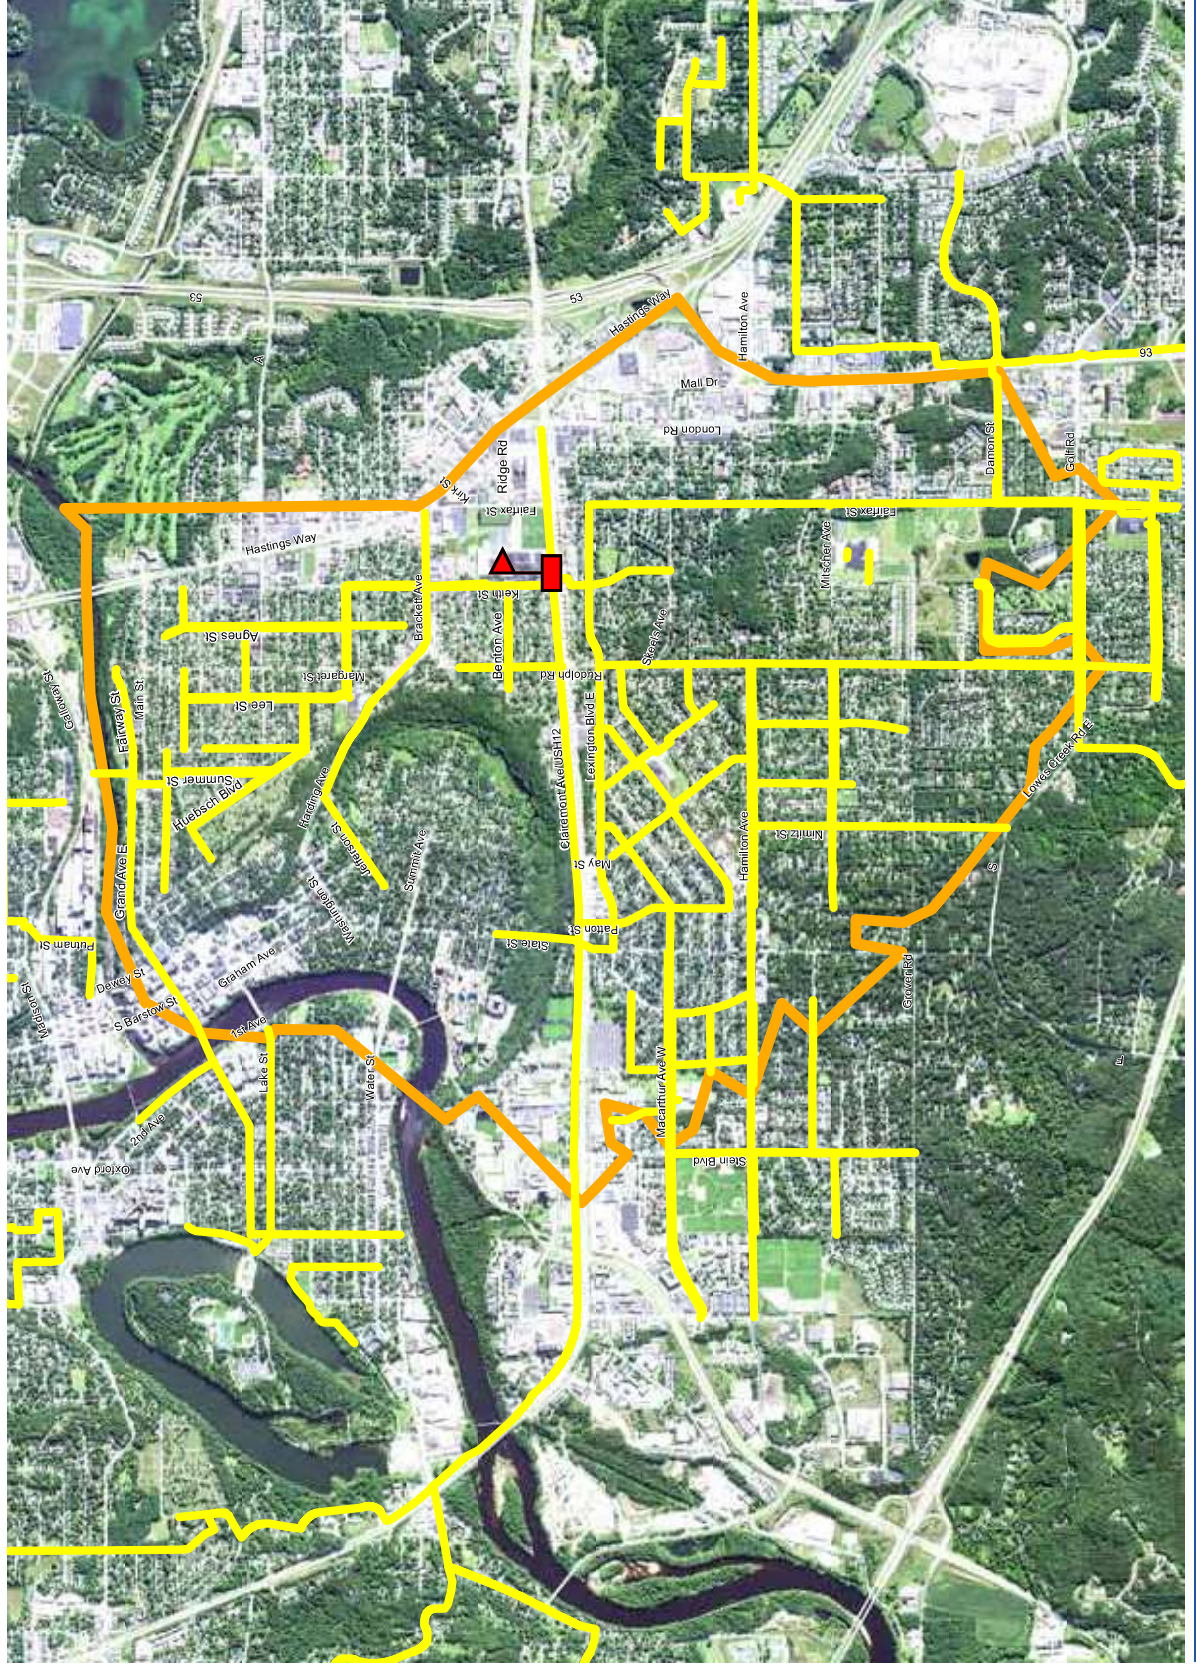

Memorial High School

SRTS 2018

Legend

School

Crossing Guard

Walk Zone

Safe Route

December 2017

Data Sources:
2015 Aerial Image (USA)
Eau Claire Area School District
WCWRPC